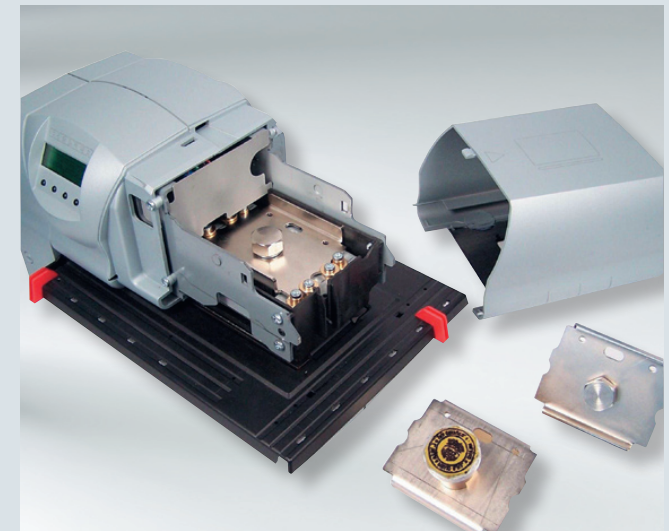

REINER

REINER

REINER 880 The Multi-talented...

The REINER 880 electro-stamp combines modern design with outstanding functionality. So easy to use; so fast to print; any stamping requirement is so readily accommodated, to speed your work flow! And security is stressed: With ChipCard and password protection.

REINER 880 The Multi-talented...

The perfect
combination of
flexibility and
security.

REINER 880
The Multi-talented...

REINER

Sample Print: Original

261370 30.NOV 2013 07:40

Features:

- Large textplate, permits much engraving, eg. logos, validations and signatures
- Favourites setting for quick change to impressions required
- Quick, easy change of textplate

Technical data:

- Cover: silver grey
- Dimensions: 324 x 160 x 202 mm (B x D x H)
- Weight: ca. 6,5 kg
- Certificated: CE

Identification of the user by personal ChipCard.

Lock to secure textplate against unauthorized manipulation.